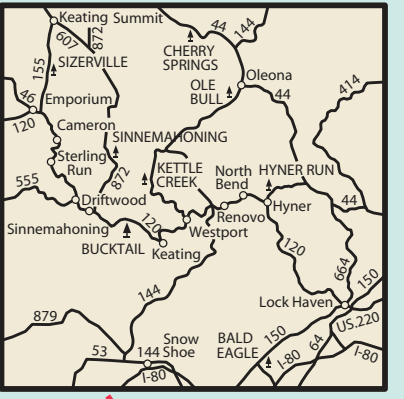

# BUCKTAIL STATE PARK

Map by Wayne T. Fechter 8/02

TO LOCK HAVEN

STATE GAME LAND NO 34

STATE GAME LAND NO 89

TO KARTHAUS, 5 MI

TO WATERVILLE, 8 MI

TO BENEZETTE, 8 MI

HICKS RUN RD

TO ST MARYS, 20 MI

TO SMETHPORT, 25 MI

TO PORT ALLEGANY & SIZERVILLE S P, 8 MI

TO OLEONA & OLE BULL S P, 5 MI

TO OLEONA, 10 MI

TO AUSTIN, 10 MI

TO MEDIX RUN, 6 MI

DRURYS RUN

GLEASONTOWN

NORTH BEND

HYNER

HYNER VIEW

TO OLEONA & OLE BULL S P, 5 MI

TO OLEONA, 10 MI

TO AUSTIN, 10 MI

JERICHO

KEATING

SHIN-TOWN

RENOVO

DRURYS RUN

GLEASONTOWN

NORTH BEND

HYNER