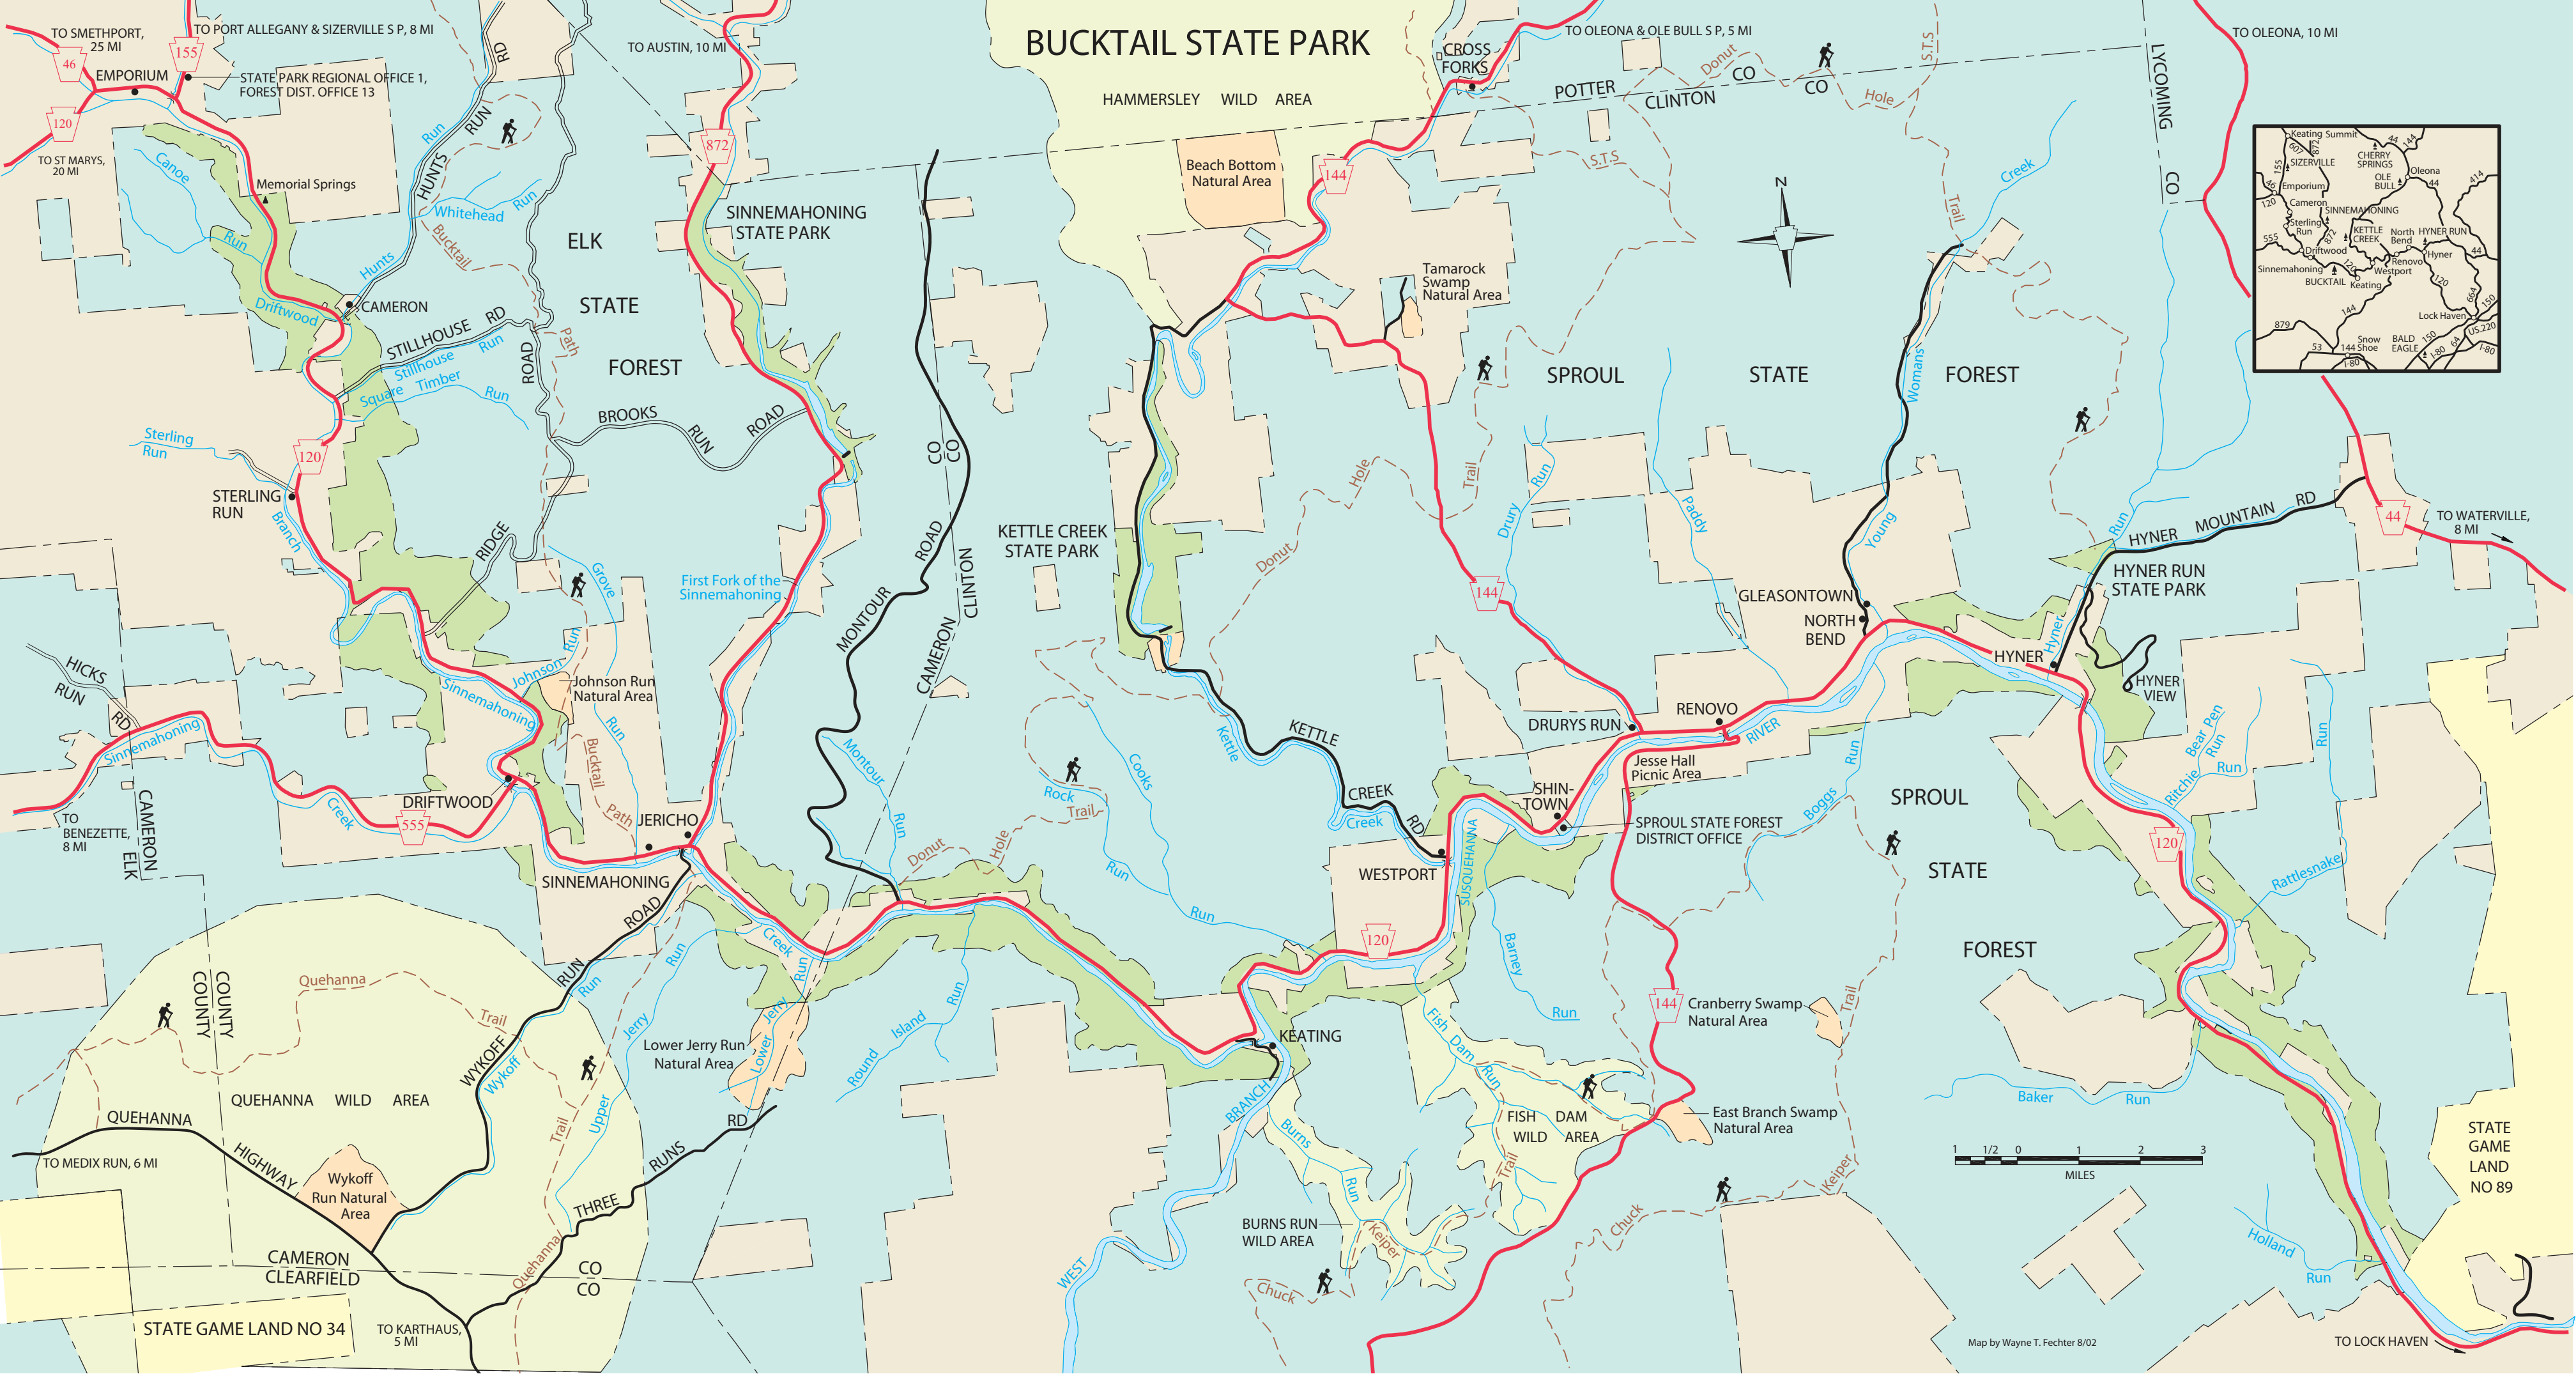

# BUCKTAIL STATE PARK

Map by Wayne T. Fechter 8/02

TO LOCK HAVEN

STATE GAME LAND NO 34

STATE GAME LAND NO 89

TO KARTHAUS, 5 MI

TO WATERVILLE, 8 MI

TO BENEZETTE, 8 MI

HICKS RUN RD

TO ST MARYS, 20 MI

TO SMETHPORT, 25 MI

TO PORT ALLEGANY & SIZERVILLE S P, 8 MI

TO OLEONA & OLE BULL S P, 5 MI

TO OLEONA, 10 MI

TO AUSTIN, 10 MI

TO MEDIX RUN, 6 MI

DRURYS RUN

GLEASONTOWN

NORTH BEND

HYNER

HYNER VIEW

TO OLEONA & OLE BULL S P, 5 MI

TO OLEONA, 10 MI

TO AUSTIN, 10 MI

TO OLEONA, 10 MI

TO AUSTIN, 10 MI

TO MEDIX RUN, 6 MI

TO KARTHAUS, 5 MI

STATE PARK REGIONAL OFFICE 1, FOREST DIST. OFFICE 13

EMPORIUM

STERLING RUN

DRIFTWOOD