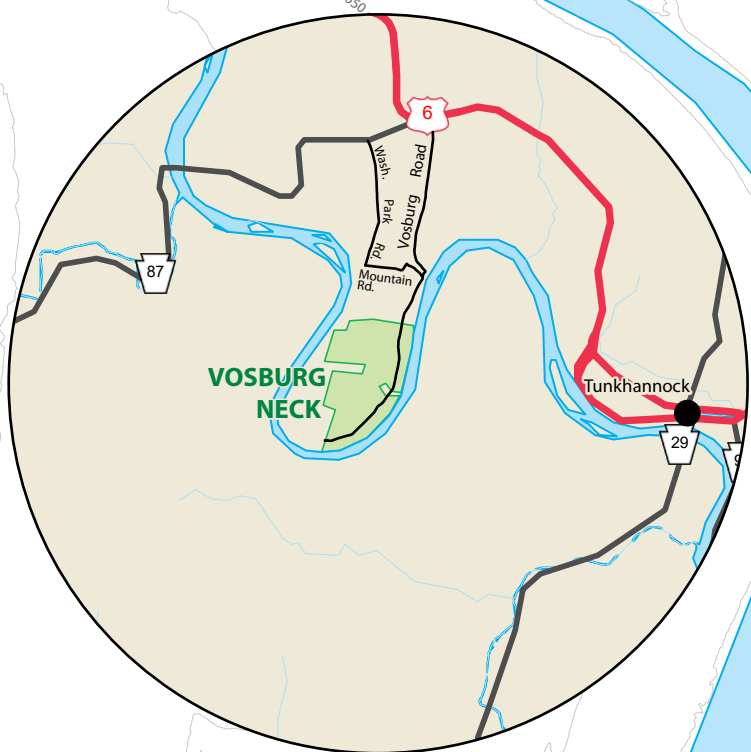

VOSBURG NECK STATE PARK

Vosburg Neck State Park

470 Vosburg Road
 Tunkhannock, PA 18657
 570-392-6437
 VosburgNeckSP@pa.gov
 GPS DD: Lat. 41.55003 Long. -76.00969

In an Emergency

Call 911 and contact a park employee. Directions to the nearest hospital are posted on bulletin boards.

NEAREST HOSPITAL

Geisinger Convenient Care Tunkhannock
 (11 minutes, Urgent Care)
 10 Treible Drive, Suite 3
 Tunkhannock, PA 18657
 570-996-2790

Geisinger Community Medical Center
 (55 minutes, Emergency Room)
 1800 Mulberry St.
 Scranton, PA 18510
 570-703-8000

GPS Coordinates
 Decimal Degree Lat. Long.

1. Parking Location
 41.55003 , -76.00969

- Hand-carry
- Boat Launch
- Paved Road
- Hiking Trail
- Unpaved Parking
- Park Boundary
- State Park Hunting
- State Park No Hunting

— 950 — CONTOURS ARE ON
 — 1000 — 50 FT. INTERVALS