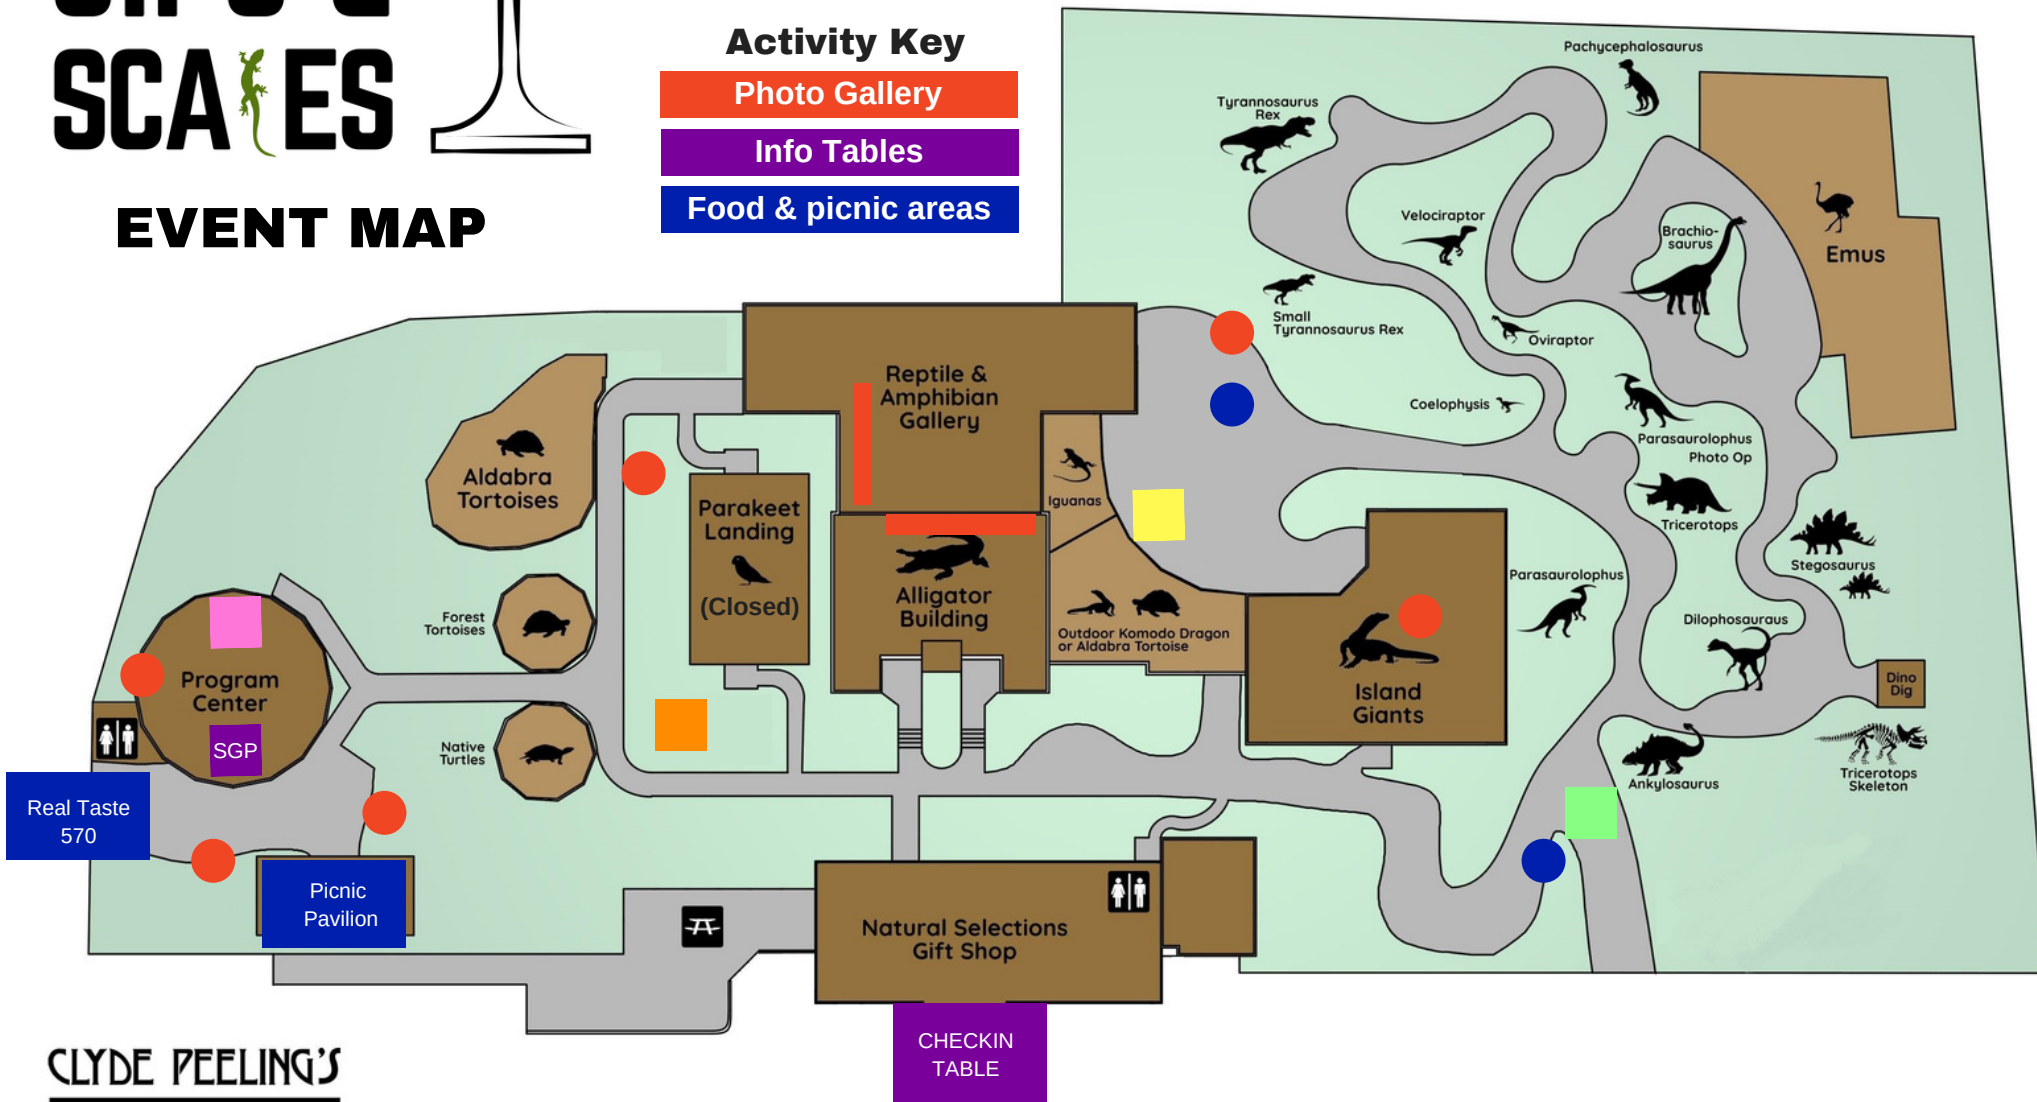

## EVENT MAP

### Drink Key

- Four Friends
- Whispering Oaks
- Oregon Hill
- Nomad Distilling Co.

### Activity Key

- Photo Gallery
- Info Tables
- Food & picnic areas

CLYDE PEELING'S  
REPTILAND

### LIQUEUR

- Blackberry Bramble  
*40 Proof*